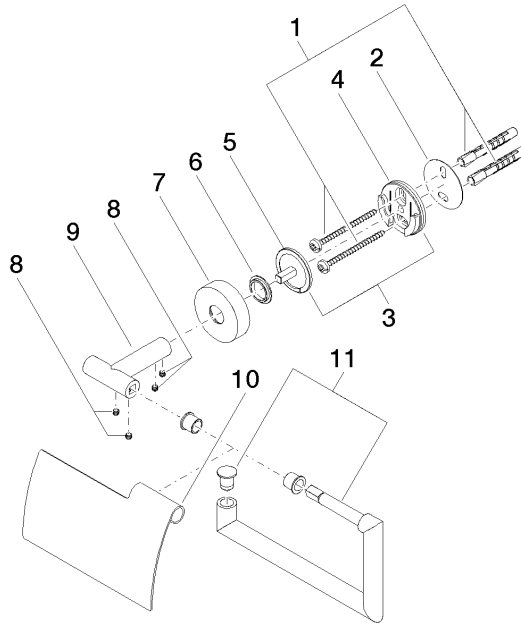

Tissue holder with cover - Chrome

LISSÉ

83 510 979

- width 150mm
- height 95 mm
- rosette Ø 40 mm
- 40mm projection

Fits: LISSÉ, META

	Chrome	83 510 979-00
	Brushed Platinum	83 510 979-06
	Dark Chrome	83 510 979-19
	Light Gold	83 510 979-26
	Brushed Light Gold	83 510 979-27
	Matte Black	83 510 979-33
	Brushed Bronze	83 510 979-42
	Brushed Champagne (22kt Gold)	83 510 979-46
	Champagne (22kt Gold)	83 510 979-47
	Brushed Chrome	83 510 979-93
	Brushed Dark Platinum	83 510 979-99

83 510 979

mm [inches]

83 510 979

Parts for other finishes can be found here: Brushed Platinum

Spare parts list

No.	Item Number	Name	Quantity used	Delivery time
1	05 30 31 025 00 90	fixing set	1	2
2	05 30 11 519 00 90	disc	1	2
3	05 17 97 501 01 90	fixing set	1	2
4	08 17 97 501 07	holder	1	2
5	08 17 97 559 90	holder	1	2
6	08 30 11 516 90	ring	1	2
7	08 27 97 500-00	rosette	1	10
8	90 31 11 038 00 90	pin	4	2
9	05 17 97 562 01-00	holder	1	10
10	08 11 02 514-00	lid	1	10
11	90 28 22 628 00-00	holder	1	10