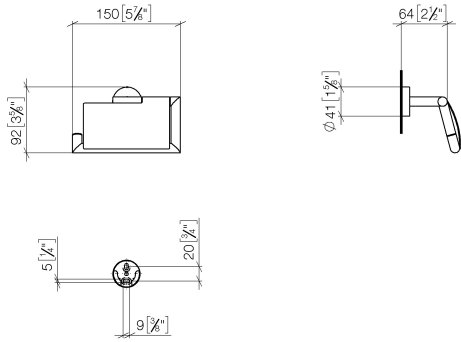

Tissue holder with cover - Chrome

LISSÉ

83 510 979

- width 150mm
- height 95 mm
- rosette Ø 40 mm
- 40mm projection

Fits: LISSÉ, META

	Chrome	83 510 979-00
	Brushed Platinum	83 510 979-06
	Dark Chrome	83 510 979-19
	Light Gold	83 510 979-26
	Brushed Light Gold	83 510 979-27
	Matte Black	83 510 979-33
	Brushed Bronze	83 510 979-42
	Brushed Champagne (22kt Gold)	83 510 979-46
	Champagne (22kt Gold)	83 510 979-47
	Brushed Chrome	83 510 979-93
	Brushed Dark Platinum	83 510 979-99

83 510 979

mm [inches]

83 510 979

Parts for other finishes can be found here: Brushed Platinum

Spare parts list

No.	Item Number	Name	Quantity used	Delivery time
1	05 30 31 025 00 90	fixing set	1	2
2	05 30 11 519 00 90	disc	1	2
3	05 17 97 501 01 90	fixing set	1	2
4	08 17 97 501 07	holder	1	2
5	08 17 97 559 90	holder	1	2
6	08 30 11 516 90	ring	1	2
7	08 27 97 500-00	rosette	1	10
8	90 31 11 038 00 90	pin	4	2
9	05 17 97 562 01-00	holder	1	10
10	08 11 02 514-00	lid	1	10
11	90 28 22 628 00-00	holder	1	10